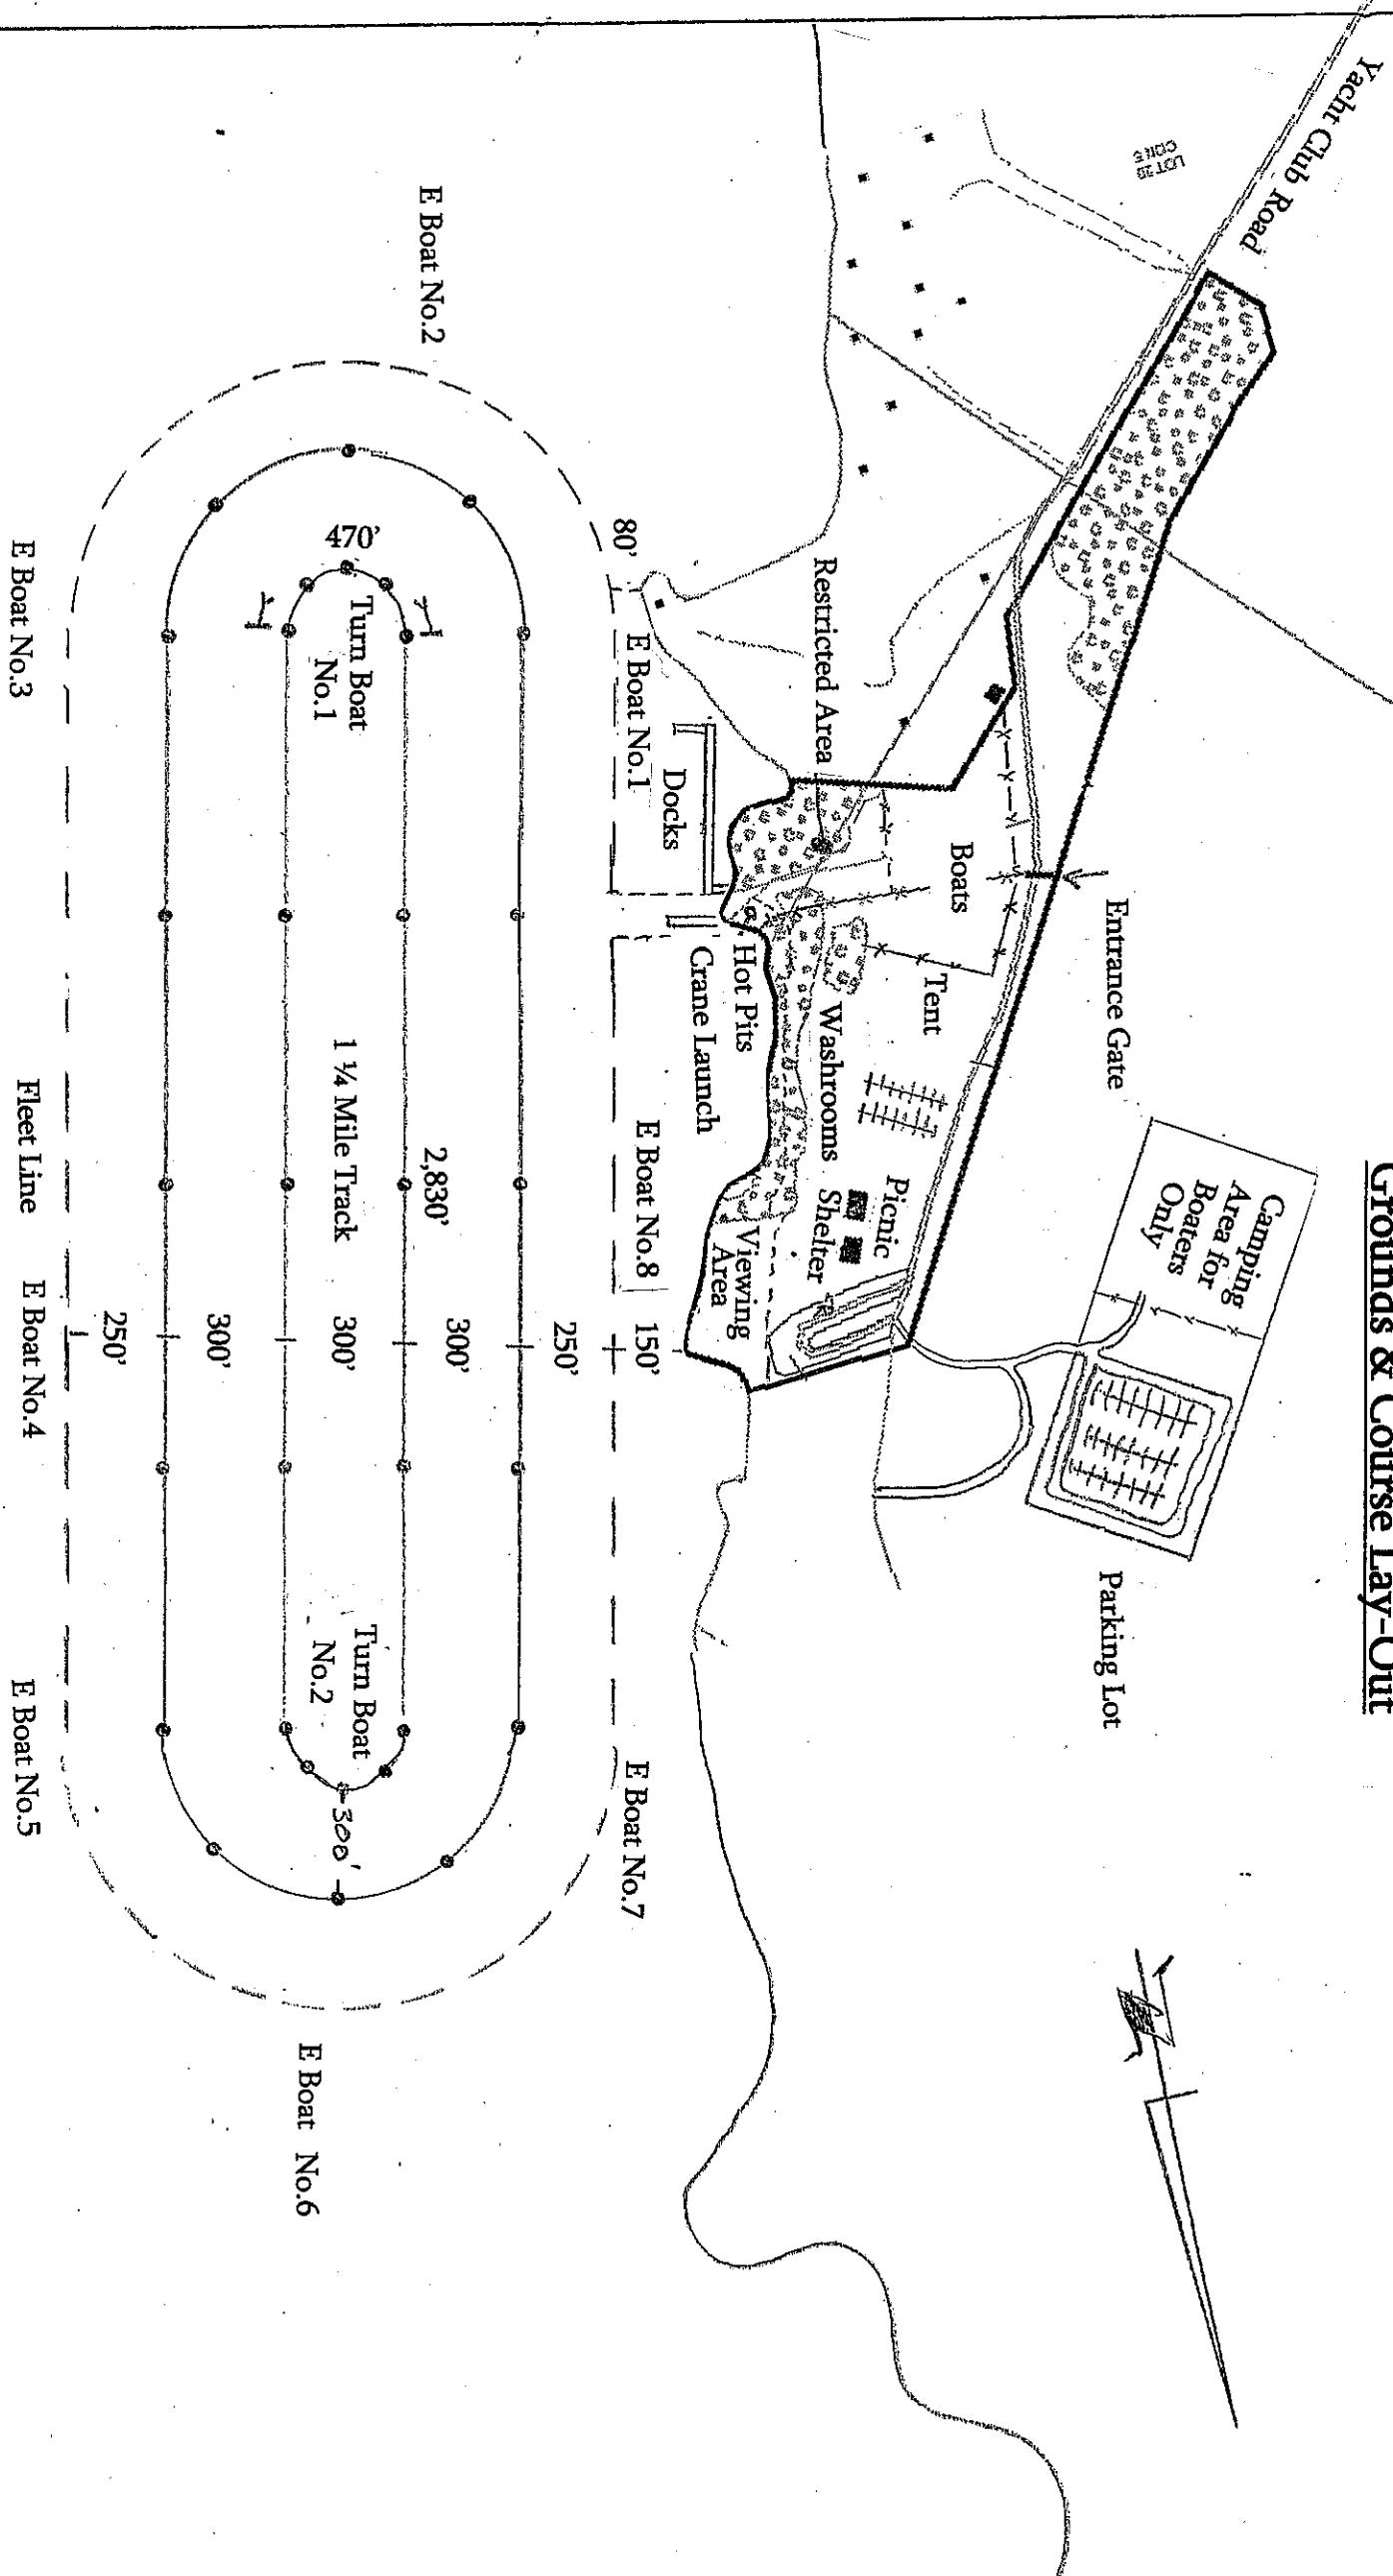

# RIDEAU FERRY YACHT CLUB Grounds & Course Lay-Out

AVERAGE DEPTH OF  
WATER 12' to 15'

Rideau Lake